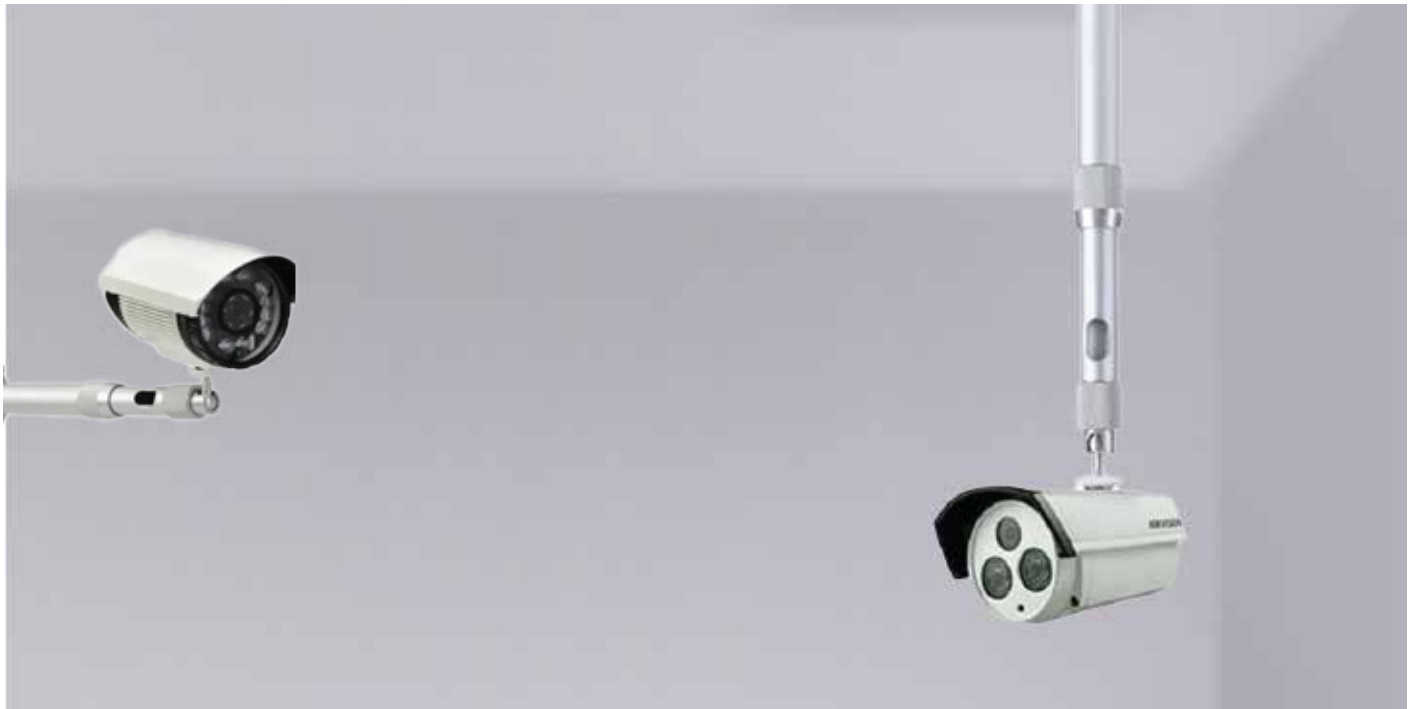

# iL-C205 Ceiling Drop Pole

Bracket	iL-C205
Application	Universal Ceiling Drop Pole Mount
Dimensions	Min 20cm - 40cm
Weight	165g
Material / Colour	Aluminium / Silver